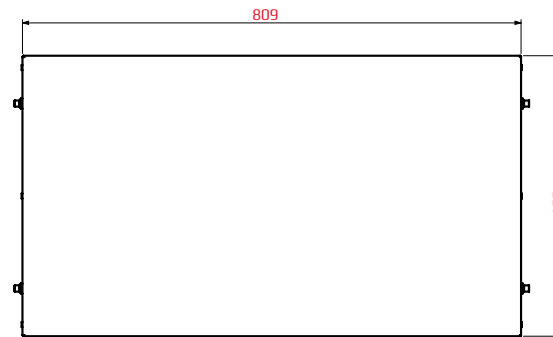

#47957

NEXT MSS storage cabinet 845mm

- › NEXT MSS double door base cabinet – 845(w) x 500(d) x 962(h) mm.
- › Includes 2 shelves that can be height adjusted to create an efficient, space-saving internal layout.
- › Built to last: Created from durable steel with a protective powder-coated finish for long-lasting performance.
- › Built-in key lock provides secure storage.
- › Magnetic door closure keeps the door securely closed at all times.
- › Dual kick-plates ensure a snug, seamless appearance—compensating for uneven flooring.
- › Adjust cabinet height easily for perfect alignment.
- › Finished in matte RAL 9004 body with RAL 7016 doors for a clean, professional look.
- › 57kg net weight.
- › 10-year warranty included.