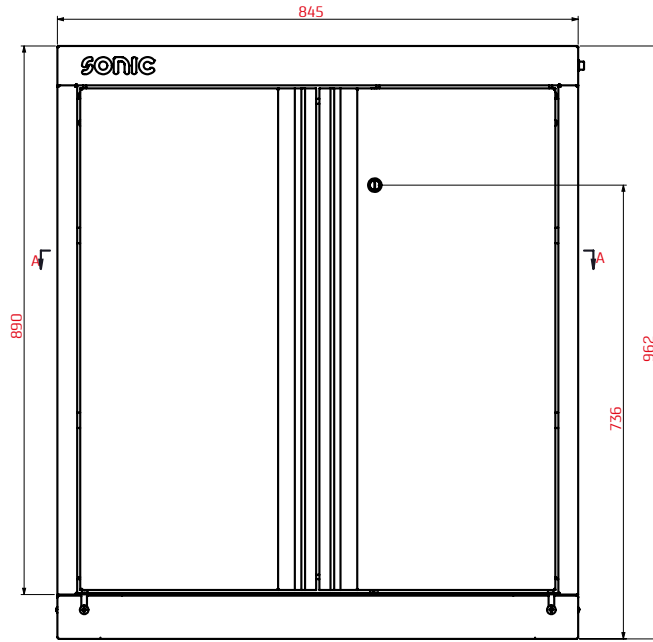

#47957

NEXT MSS storage cabinet 845mm

- › NEXT MSS double door base cabinet – 845(w) x 500(d) x 962(h) mm.
- › Includes 2 shelves that can be height adjusted to create an efficient, space-saving internal layout.
- › Built to last: Created from durable steel with a protective powder-coated finish for long-lasting performance.
- › Built-in key lock provides secure storage.
- › Magnetic door closure keeps the door securely closed at all times.
- › Dual kick-plates ensure a snug, seamless appearance—compensating for uneven flooring.
- › Adjust cabinet height easily for perfect alignment.
- › Finished in matte RAL 9004 body with RAL 7016 doors for a clean, professional look.
- › 57kg net weight.
- › 10-year warranty included.