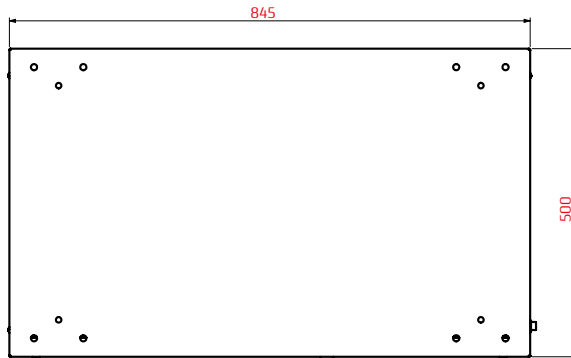

#47957

NEXT MSS storage cabinet 845mm

- › NEXT MSS double door base cabinet – 845(w) x 500(d) x 962(h) mm.
- › Includes 2 shelves that can be height adjusted to create an efficient, space-saving internal layout.
- › Built to last: Created from durable steel with a protective powder-coated finish for long-lasting performance.
- › Built-in key lock provides secure storage.
- › Magnetic door closure keeps the door securely closed at all times.
- › Dual kick-plates ensure a snug, seamless appearance—compensating for uneven flooring.
- › Adjust cabinet height easily for perfect alignment.
- › Finished in matte RAL 9004 body with RAL 7016 doors for a clean, professional look.
- › 57kg net weight.
- › 10-year warranty included.