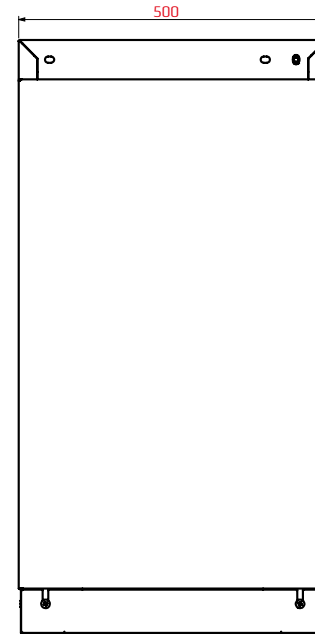

#47957

NEXT MSS storage cabinet 845mm

- › NEXT MSS double door base cabinet – 845(w) x 500(d) x 962(h) mm.
- › Includes 2 shelves that can be height adjusted to create an efficient, space-saving internal layout.
- › Built to last: Created from durable steel with a protective powder-coated finish for long-lasting performance.
- › Built-in key lock provides secure storage.
- › Magnetic door closure keeps the door securely closed at all times.
- › Dual kick-plates ensure a snug, seamless appearance—compensating for uneven flooring.
- › Adjust cabinet height easily for perfect alignment.
- › Finished in matte RAL 9004 body with RAL 7016 doors for a clean, professional look.
- › 57kg net weight.
- › 10-year warranty included.