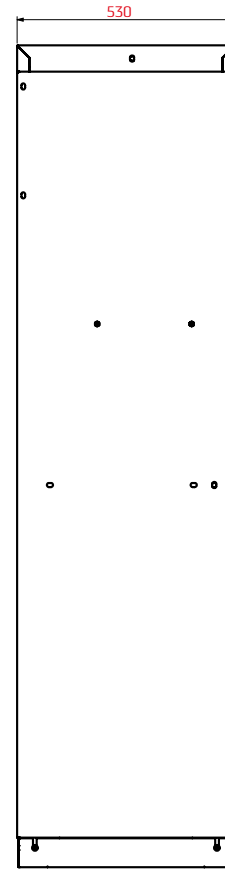

#47948

NEXT MSS storage cabinet tall 610mm

- › NEXT MSS single door vertical storage cabinet – 610(w) x 530(d) x 2000(h) mm.
- › Single door opens to the left by default and can be reversed to open right, offering flexible installation.
- › Equipped with 5 shelves, 4 of which are height-adjustable – for a flexible, space-saving interior layout.
- › Built to last: Created from durable steel with a protective powder-coated finish for long-lasting performance.
- › Built-in key lock provides secure storage.
- › Magnetic door closure keeps the door securely closed at all times.
- › Dual kick-plates ensure a snug, seamless appearance—compensating for uneven flooring.
- › Adjust cabinet height easily for perfect alignment.
- › Finished in matte RAL 9004 body with RAL 7016 door for a clean, professional look.
- › 84,5kg net weight.
- › 10-year warranty included.