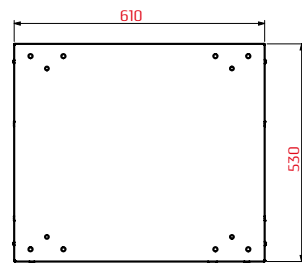

#47948

NEXT MSS storage cabinet tall 610mm

- › NEXT MSS single door vertical storage cabinet – 610(w) x 530(d) x 2000(h) mm.
- › Single door opens to the left by default and can be reversed to open right, offering flexible installation.
- › Equipped with 5 shelves, 4 of which are height-adjustable – for a flexible, space-saving interior layout.
- › Built to last: Created from durable steel with a protective powder-coated finish for long-lasting performance.
- › Built-in key lock provides secure storage.
- › Magnetic door closure keeps the door securely closed at all times.
- › Dual kick-plates ensure a snug, seamless appearance—compensating for uneven flooring.
- › Adjust cabinet height easily for perfect alignment.
- › Finished in matte RAL 9004 body with RAL 7016 door for a clean, professional look.
- › 84,5kg net weight.
- › 10-year warranty included.