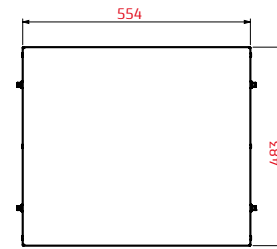

#47948

NEXT MSS storage cabinet tall 610mm

- › NEXT MSS single door vertical storage cabinet – 610(w) x 530(d) x 2000(h) mm.
- › Single door opens to the left by default and can be reversed to open right, offering flexible installation.
- › Equipped with 5 shelves, 4 of which are height-adjustable – for a flexible, space-saving interior layout.
- › Built to last: Created from durable steel with a protective powder-coated finish for long-lasting performance.
- › Built-in key lock provides secure storage.
- › Magnetic door closure keeps the door securely closed at all times.
- › Dual kick-plates ensure a snug, seamless appearance—compensating for uneven flooring.
- › Adjust cabinet height easily for perfect alignment.
- › Finished in matte RAL 9004 body with RAL 7016 door for a clean, professional look.
- › 84,5kg net weight.
- › 10-year warranty included.