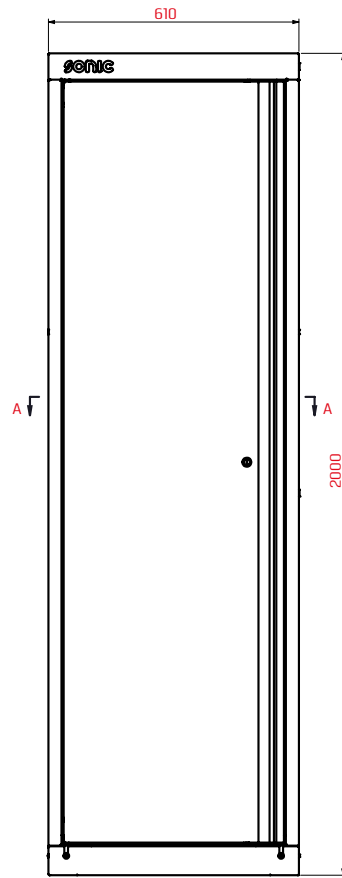

#47948

NEXT MSS storage cabinet tall 610mm

- › NEXT MSS single door vertical storage cabinet – 610(w) x 530(d) x 2000(h) mm.
- › Single door opens to the left by default and can be reversed to open right, offering flexible installation.
- › Equipped with 5 shelves, 4 of which are height-adjustable – for a flexible, space-saving interior layout.
- › Built to last: Created from durable steel with a protective powder-coated finish for long-lasting performance.
- › Built-in key lock provides secure storage.
- › Magnetic door closure keeps the door securely closed at all times.
- › Dual kick-plates ensure a snug, seamless appearance—compensating for uneven flooring.
- › Adjust cabinet height easily for perfect alignment.
- › Finished in matte RAL 9004 body with RAL 7016 door for a clean, professional look.
- › 84,5kg net weight.
- › 10-year warranty included.